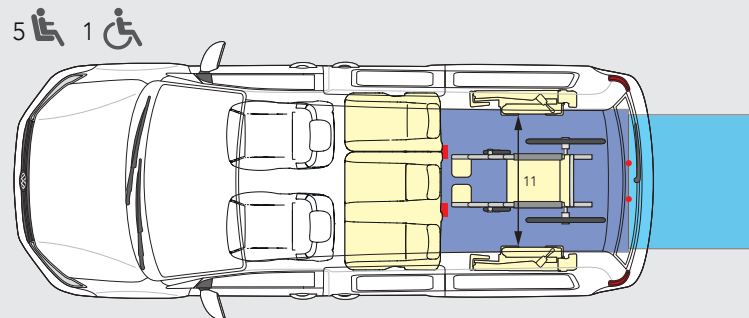

Nr.	Description	Sizes (+/- cm)
01	Slope of ramp	11°
02	Interior height	145
03	Interior height (headroom) wheelchair passenger	145
04	Entry height	142
05	Length wheelchair ramp, ramp – double – taxi	120
06	Length lowered floor - horizontal	150
07	Width lowered floor, steel - steel	86
08	Width lowered floor, with basic or vinyl interior	85
09	Width lowered floor, with LED lighting left or right	85
10	Width wheelchair ramp, ramp – double – folding tip	90
11	Width between seats when folded	77

Configuration options

The B-style WAV kit provides lots of interior space for all passengers. You can choose for tip-and-turn seats for the 3rd row to carry as many as 7 passengers.

B|STYLE

CREATE A BIGGER WORLD