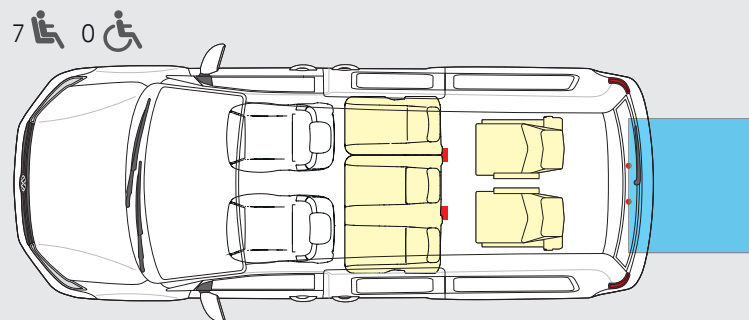

Nr.	Description	Sizes (+/- cm)
01	Slope of ramp	11°
02	Interior height	145
03	Interior height (headroom) wheelchair passenger	145
04	Entry height	142
05	Length wheelchair ramp, ramp – double – taxi	120
06	Length lowered floor - horizontal	150
07	Width lowered floor, steel - steel	86
08	Width lowered floor, with basic or vinyl interior	85
09	Width lowered floor, with LED lighting left or right	85
10	Width wheelchair ramp, ramp – double – folding tip	90
11	Width between seats when folded	77

Configuration options

The B-style WAV kit provides lots of interior space for all passengers. You can choose for tip-and-turn seats for the 3rd row to carry as many as 7 passengers.

B|STYLE

CREATE A BIGGER WORLD