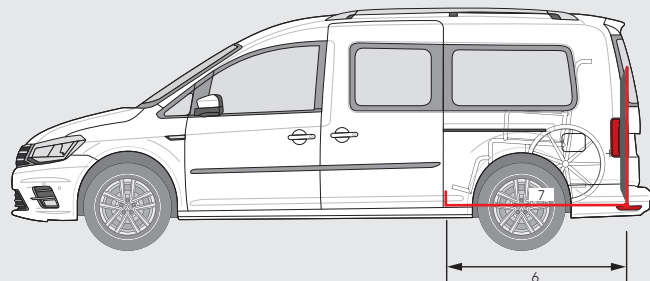

Nr.	Description	Sizes (+/- cm)
01	Slope of ramp	11°
02	Interior height	145
03	Interior height (headroom) wheelchair passenger	145
04	Entry height	142
05	Length wheelchair ramp, ramp – double – taxi	120
06	Length lowered floor - horizontal	150
07	Width lowered floor, steel - steel	86
08	Width lowered floor, with basic or vinyl interior	85
09	Width lowered floor, with LED lighting left or right	85
10	Width wheelchair ramp, ramp – double – folding tip	90
11	Width between seats when folded	77

Configuration options

The B-style WAV kit provides lots of interior space for all passengers. You can choose for tip-and-turn seats for the 3rd row to carry as many as 7 passengers.

B|STYLE

CREATE A BIGGER WORLD