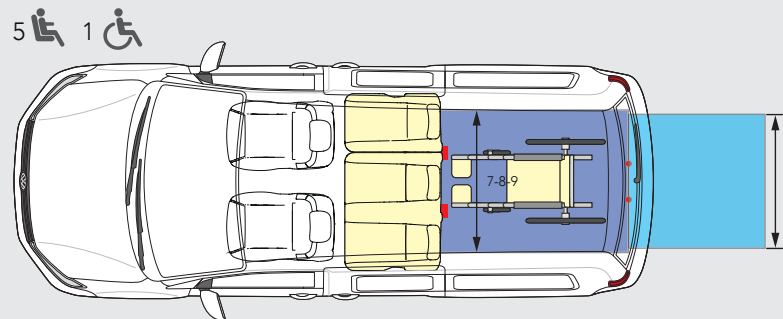

Nr.	Description	Sizes (+/- cm)
01	Slope of ramp	11°
02	Interior height	145
03	Interior height (headroom) wheelchair passenger	145
04	Entry height	142
05	Length wheelchair ramp, ramp – double – taxi	120
06	Length lowered floor - horizontal	150
07	Width lowered floor, steel - steel	86
08	Width lowered floor, with basic or vinyl interior	85
09	Width lowered floor, with LED lighting left or right	85
10	Width wheelchair ramp, ramp – double – folding tip	90
11	Width between seats when folded	77

Configuration options

The B-style WAV kit provides lots of interior space for all passengers. You can choose for tip-and-turn seats for the 3rd row to carry as many as 7 passengers.

B|STYLE

CREATE A BIGGER WORLD