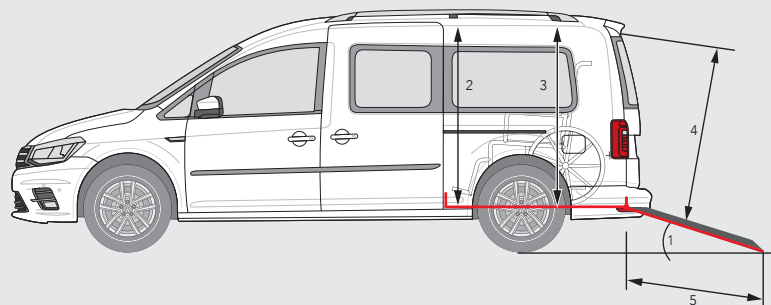

Nr.	Description	Sizes (+/- cm)
01	Slope of ramp	11°
02	Interior height	145
03	Interior height (headroom) wheelchair passenger	145
04	Entry height	142
05	Length wheelchair ramp, ramp – double – taxi	120
06	Length lowered floor - horizontal	150
07	Width lowered floor, steel - steel	86
08	Width lowered floor, with basic or vinyl interior	85
09	Width lowered floor, with LED lighting left or right	85
10	Width wheelchair ramp, ramp – double – folding tip	90
11	Width between seats when folded	77

Configuration options

The B-style WAV kit provides lots of interior space for all passengers. You can choose for tip-and-turn seats for the 3rd row to carry as many as 7 passengers.

B|STYLE

CREATE A BIGGER WORLD